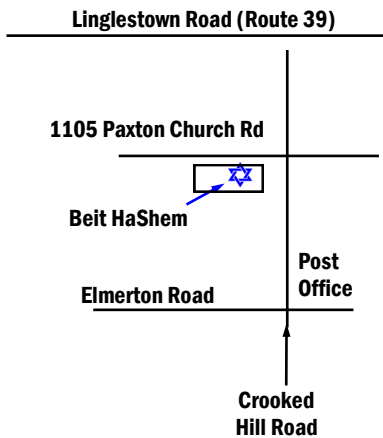

MAR 2021

Monthly Activity Calendar

**MESSIANIC SYNAGOGUE
BEIT HASHEM**

Meets at:
1105 Paxton Church Rd.
Harrisburg, PA 17110

Phone: 717-651-5330

Website:
www.BeitHaShem.org

E-mail:
BeitHaShem@BeitHaShem.org